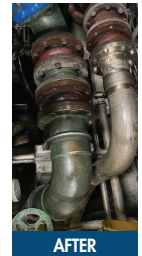

Ship2Shore Corrosion Shield

A one-step, thin, clear coating for metal and electrical parts. Ideal protection during storage and transportation.