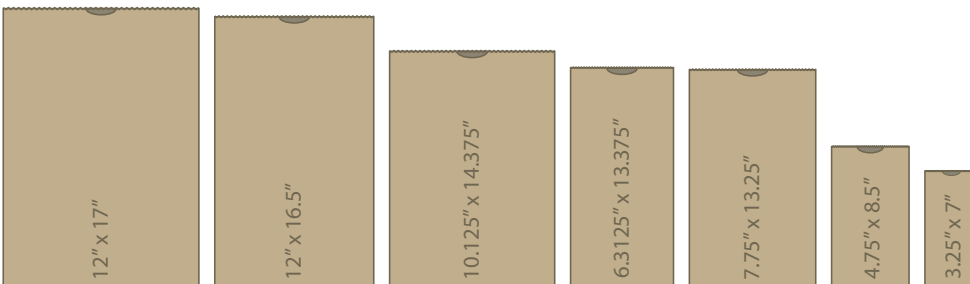

Can't find what you are looking for?

Call 1-800-565-0606, we can get it!

CALL 1-800-565-0606 TO ORDER!

106 Burbridge Ave., Dartmouth, NS B3B 0G7
Email sales@cabotss.com Web www.cabotss.com